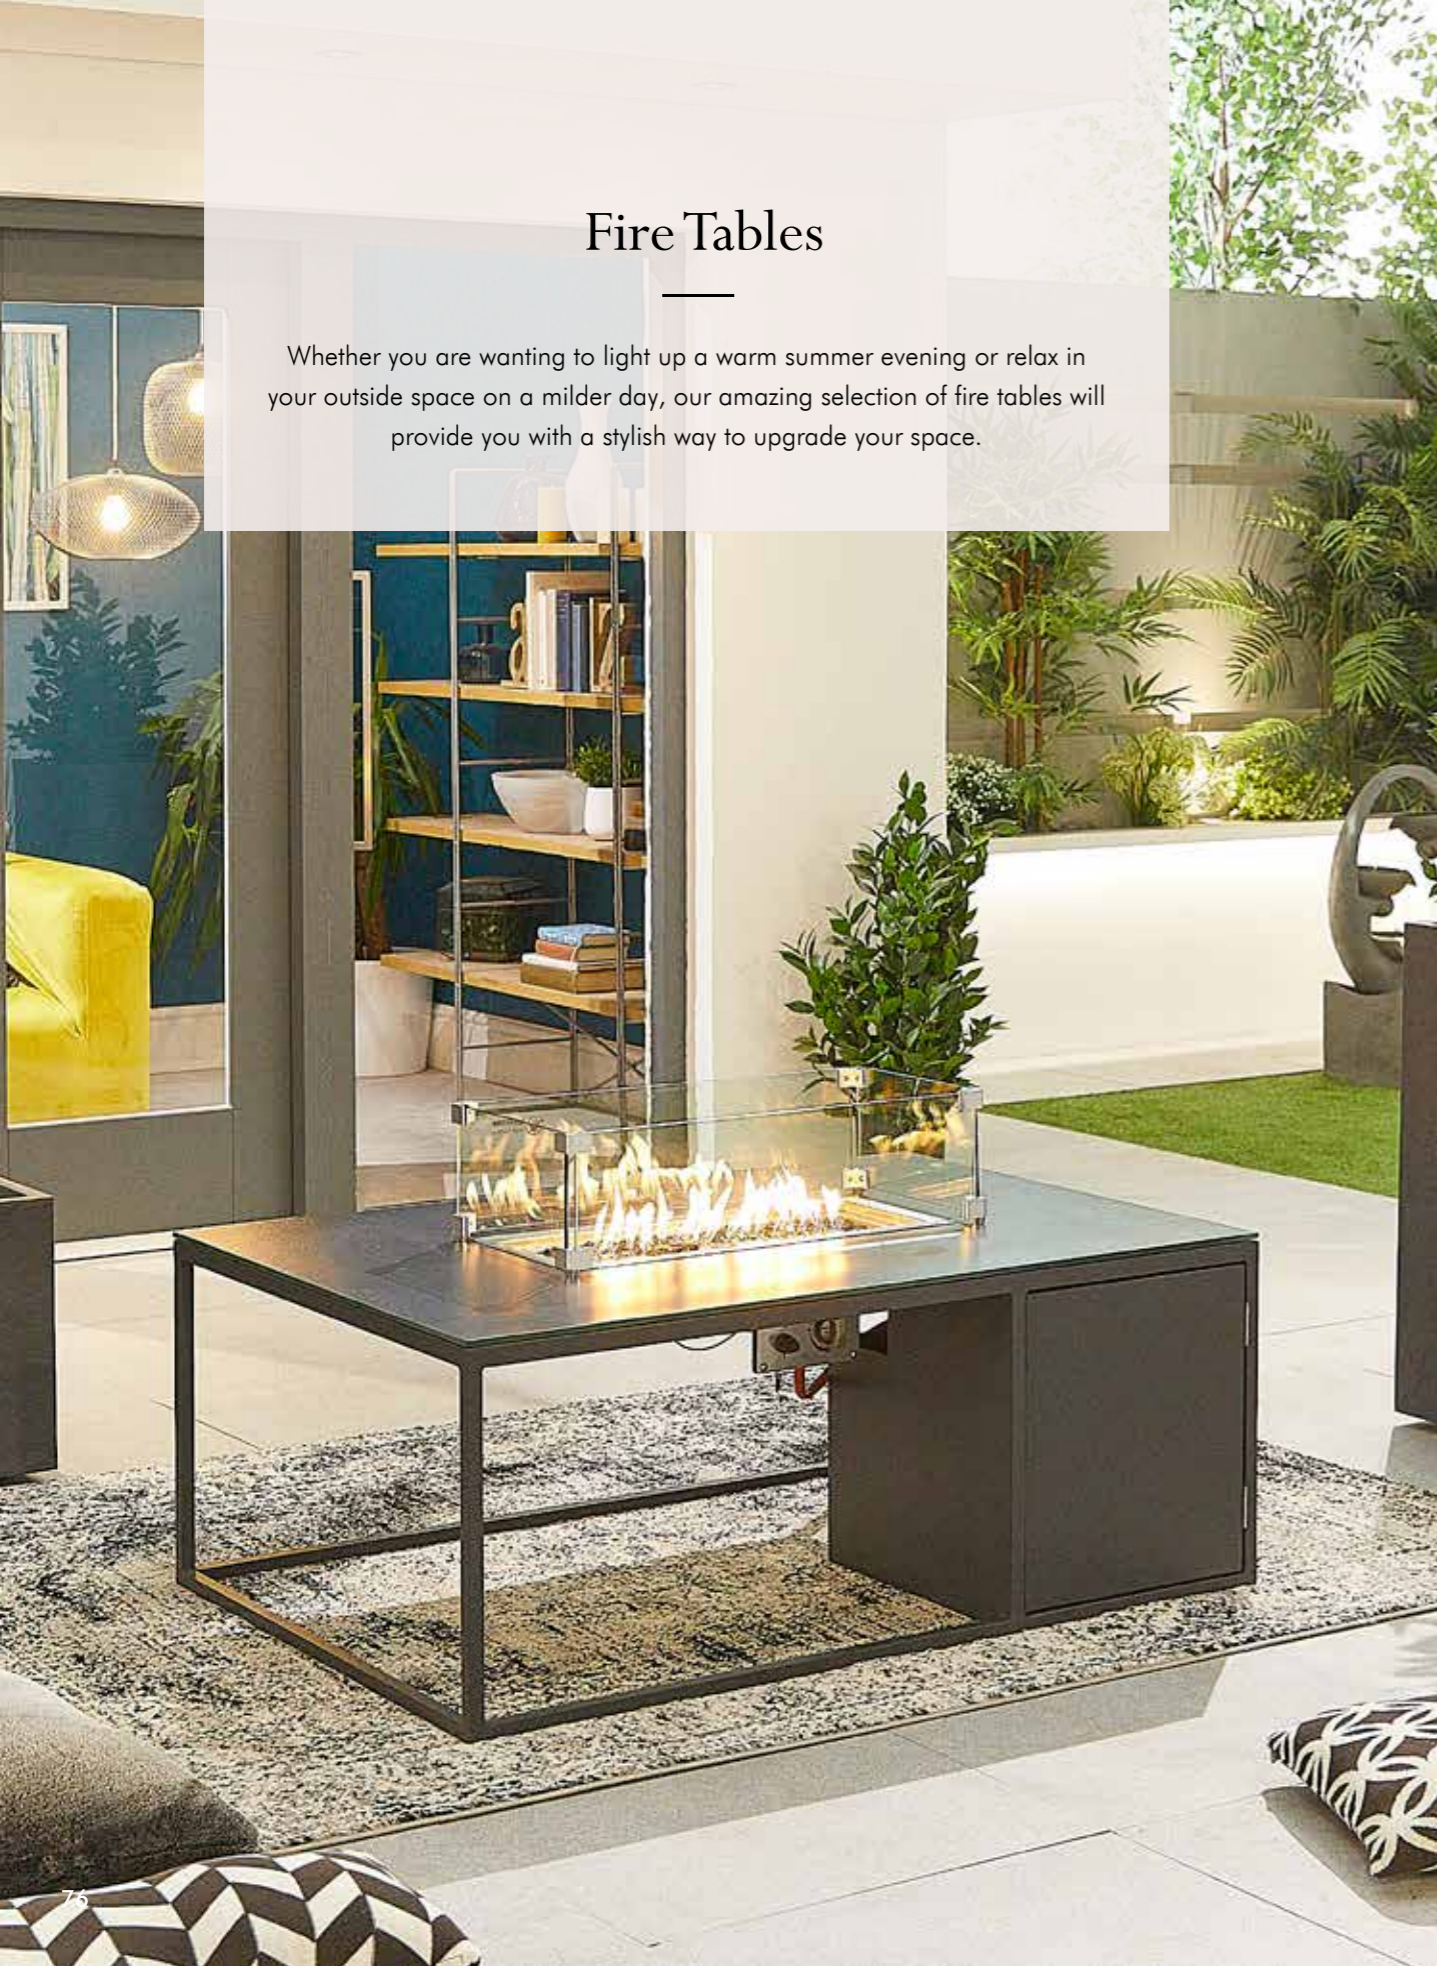

Fire Tables

Whether you are wanting to light up a warm summer evening or relax in your outside space on a milder day, our amazing selection of fire tables will provide you with a stylish way to upgrade your space.

£795

H 65cm W 150cm D 90cm WT 40kg

Enamelled glass top in Slate or Stone.
Includes a glass windshield & all-weather cover.
Central Gas Fire Pit. 5kg Patio Gas Cylinder not included.

BLAZFLT-081 - Charcoal/Slate

BLAZFLT-080 - White/Stone

£795

H 48cm W 120cm D 80cm WT 26kg

Enamelled glass top in Slate or Stone.
Includes a glass windshield & all-weather cover.
Central Gas Fire Pit. 5kg Patio Gas Cylinder not included.

N19989 - Charcoal/Slate

N19990 - White/Stone