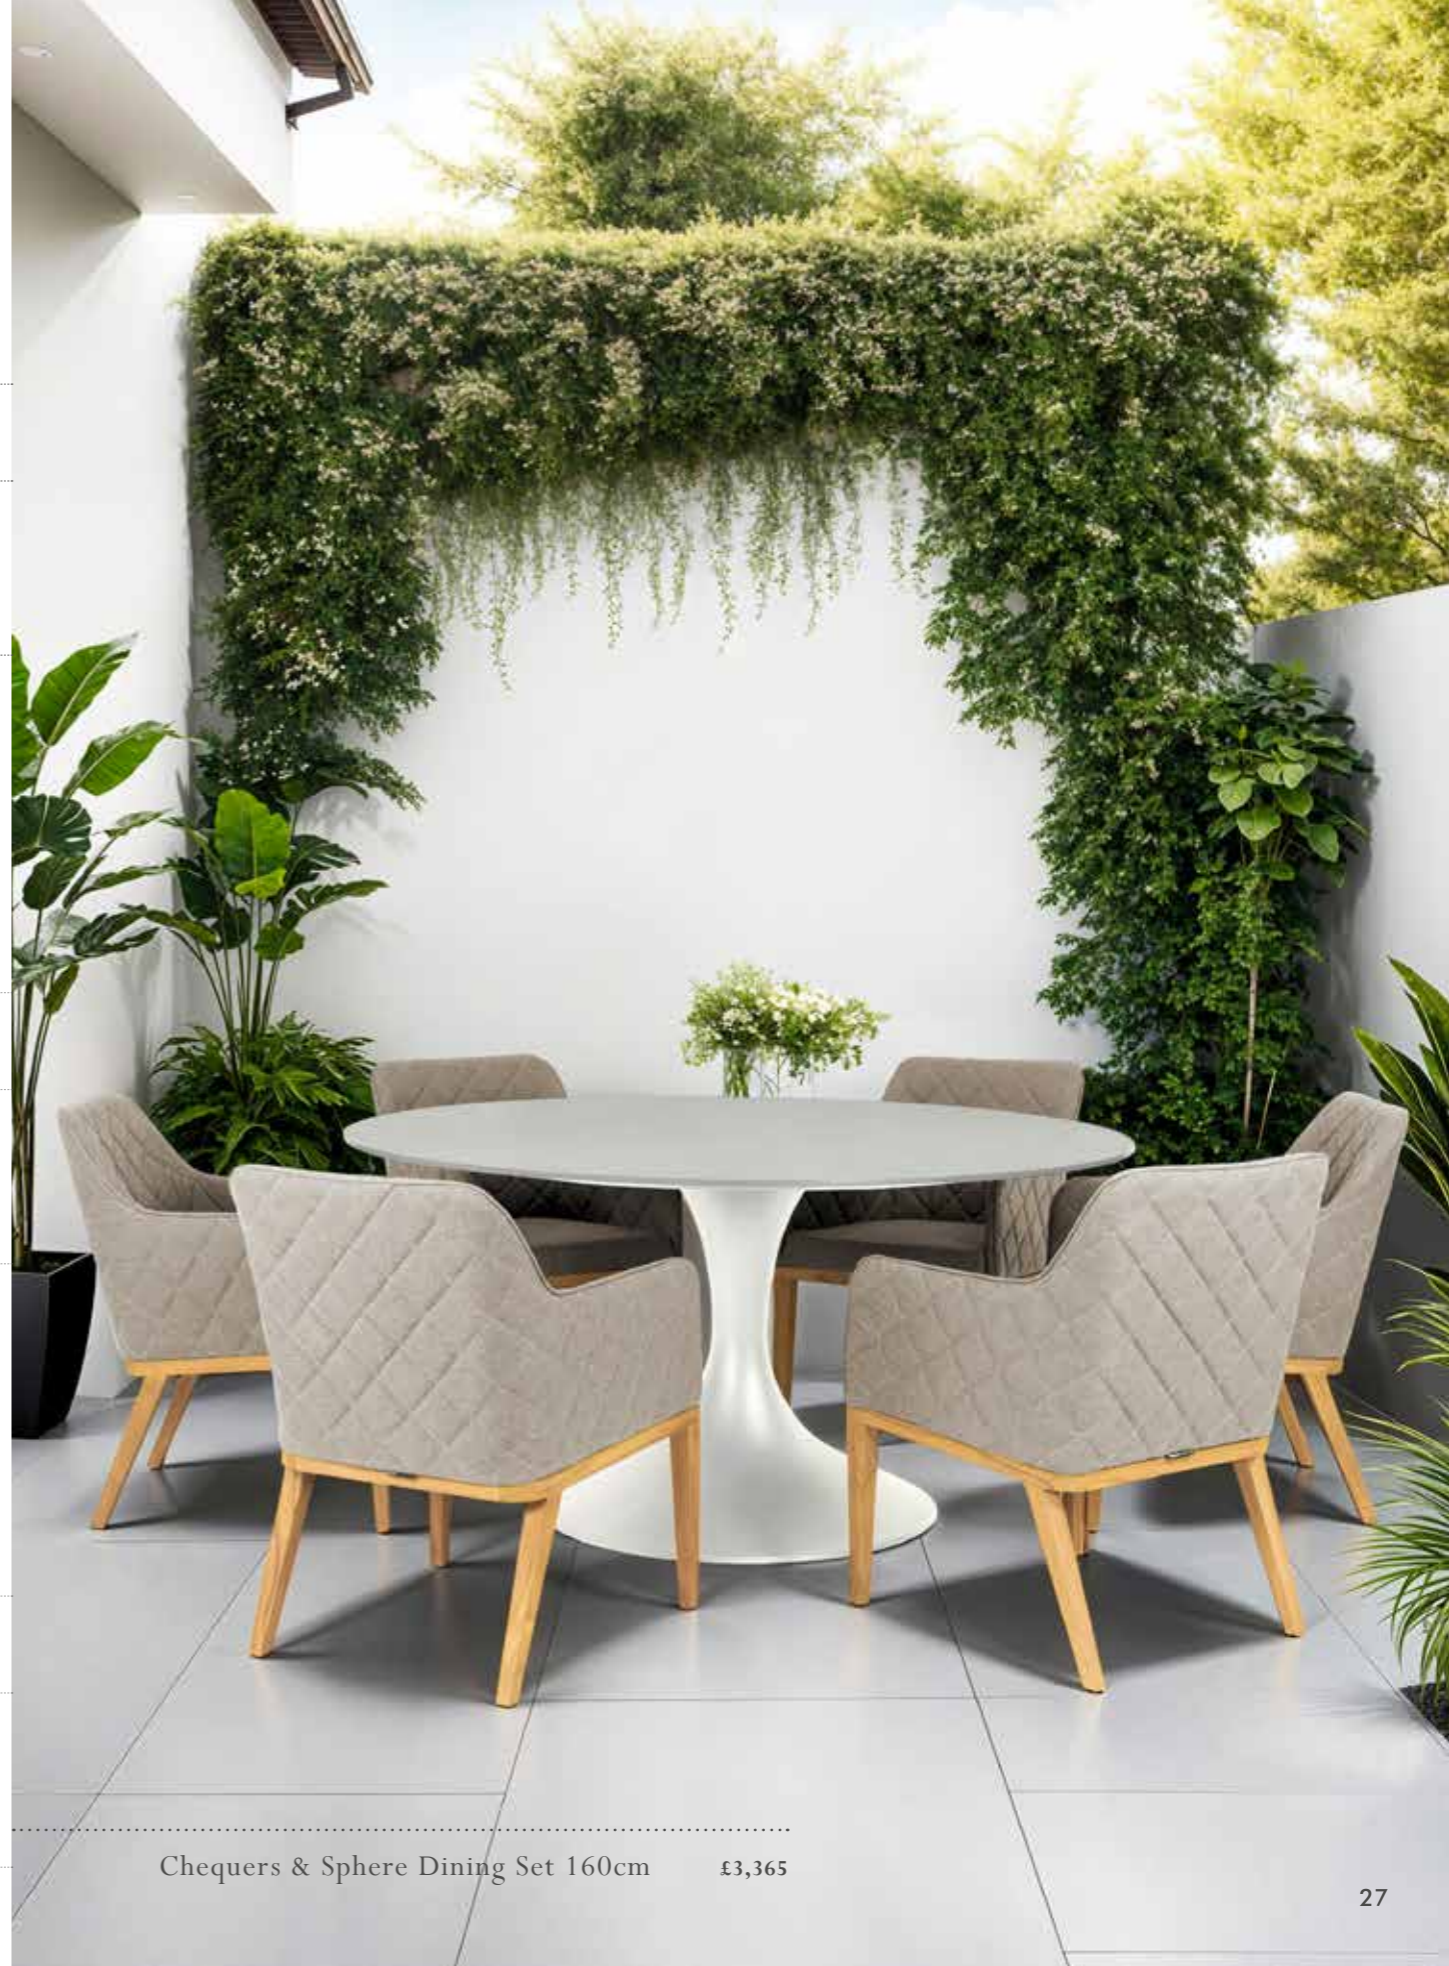

Chequers & Sphere Dining Set 160cm

£3,365