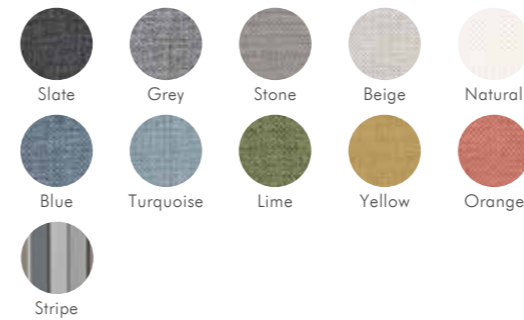

Scatter & Pouf Colours: