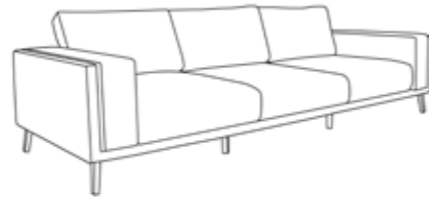

### Pimlico Ottoman

H 45cm W 150cm D 90cm WT kg

100% Polyester fabric with spring supported Foam.  
Resistant to UV fading and highly durable.

£695

Marylebone Lounge Armchair

H 58cm W 122cm D 97cm WT kg

100% Polyester fabric with spring supported Foam.  
Resistant to UV fading and highly durable.