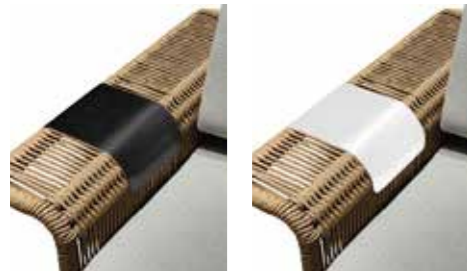

### Screen (Set of 3)

H 180cm W 120cm WT 24kg (per section)

Powder coated aluminium frame.  
7mm vertical style twisted weave.  
Can be angled for maximum privacy.

AG0087 - Charcoal/Ebony  
AG0088 - White/Natural