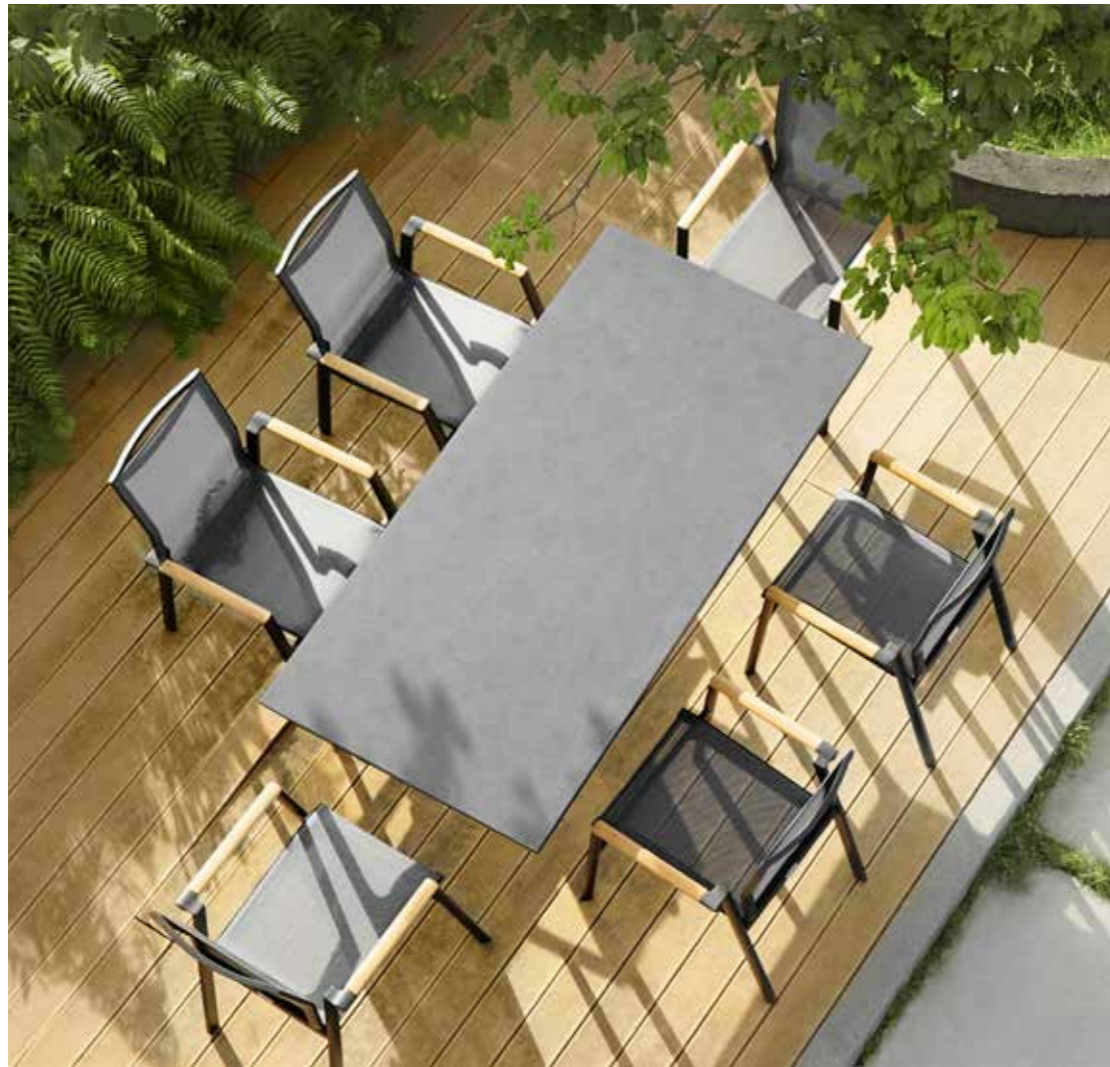

Aspen & Rising Dining Set £1,589

Mesh PVC sling finished in a Herringbone pattern.
Highly scratch, UV & temperature resistant Sintered Stone top.
Aspen dining armchairs are stackable and feature Teak armrests.