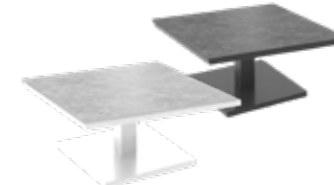

£250

£350

£2,995

£695

Aspen Lounge Armchair

H 80cm W 76cm D 75cm WT 6kg

Mesh PVC sling finished in a Herringbone pattern. Features Teak armrests. Includes scatter cushions. Powder coated aluminium frame.

AG0077 - Charcoal/Carbon Sling

AG0078 - White/Champagne Sling

Aspen 2 Seater Sofa

H 80cm W 133cm D 75cm WT 8kg

Mesh PVC sling finished in a Herringbone pattern. Features Teak armrests. Powder coated aluminium frame.

AG0079 - Charcoal/Carbon Sling

AG0080 - White/Champagne Sling

Chill Lounge Set

H 69cm Seat H 42cm W 260cm D 95cm WT 90kg

Powder coated aluminium frame. Sunbrella® fabric with Quick Dry Foam. Sinuous spring seat support for added comfort.

CHILSET-081 - Charcoal/Slate Natte

CHILSET-080 - White/Stone Natte

Chill Middle Sofa

H 69cm Seat H 42cm W 70cm D 95cm WT 16kg

Powder coated aluminium frame. Sunbrella® fabric with Quick Dry Foam. Sinuous spring seat support for added comfort.

CHILMID-081 - Charcoal/Slate Natte

CHILMID-080 - White/Stone Natte

£495

£795

£695

£995

Snug Lounge Armchair

H 73cm W 79cm D 77cm WT 10kg

Powder coated aluminium frame. Super soft fibre filled cushions in Sunbrella® fabric. Includes removable arm sleeves in Sunbrella® fabric.

DV00024 - Charcoal/Slate Natte

DV00023 - White/Stone Natte

Snug 2 Seater Sofa

H 73cm W 150cm D 77cm WT 16kg

Powder coated aluminium frame. Super soft fibre filled cushions in Sunbrella® fabric. Includes removable arm sleeves in Sunbrella® fabric.

DV00026 - Charcoal/Slate Natte

DV00025 - White/Stone Natte

Rising Dining Table 90cm x 90cm

H 73cm/50cm W 90cm D 90cm WT 22kg

Powder coated aluminium frame. Highly scratch, UV & temperature resistant Sintered Stone top. Height adjustable for both lounging and dining.

AL00003 - Charcoal/Grey

AL00004 - White/Stone

Rising Dining Table 150cm x 90cm