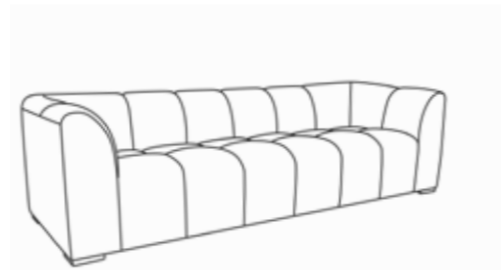

### Chelsea Lounge Armchair

H 68cm W 95cm D 87cm WT kg

100% Polyester fabric with spring supported Foam.  
Resistant to UV fading and highly durable.

£1,195