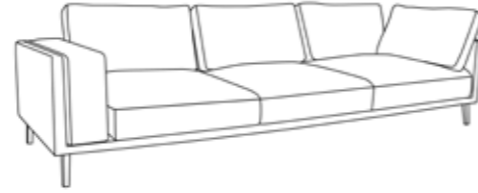

£1,495

Marylebone 3 Seater Right Corner Sofa

H 58cm W 273cm D 97cm WT kg

100% Polyester fabric with spring supported Foam.
Resistant to UV fading and highly durable.