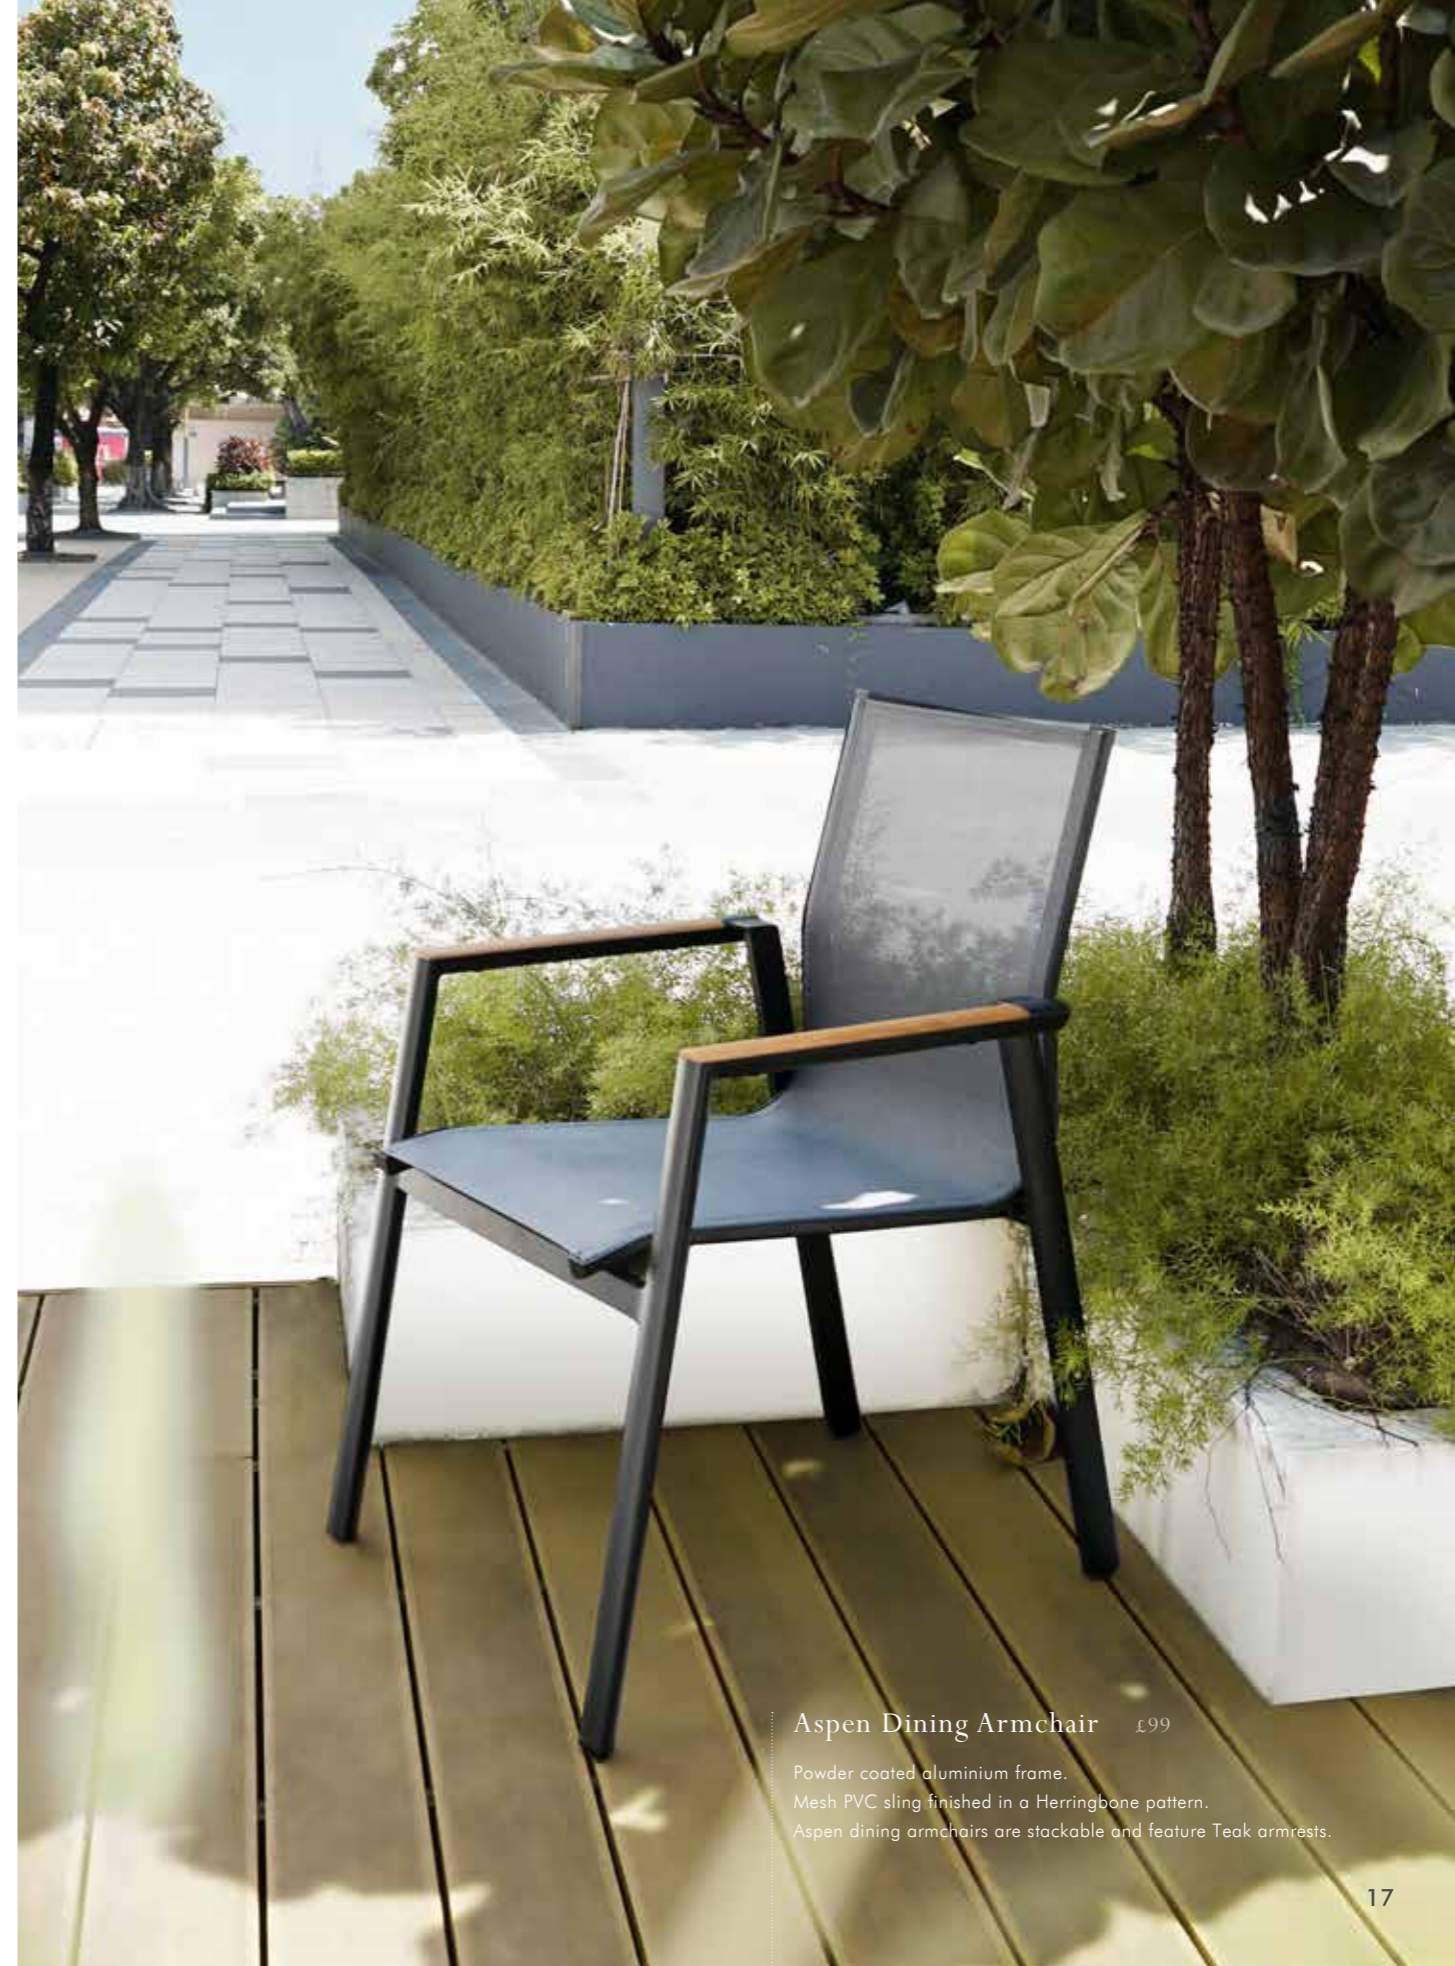

Aspen & Rising Dining Set £1,589

Mesh PVC sling finished in a Herringbone pattern.  
 Highly scratch, UV & temperature resistant Sintered Stone top.  
 Aspen dining armchairs are stackable and feature Teak armrests.