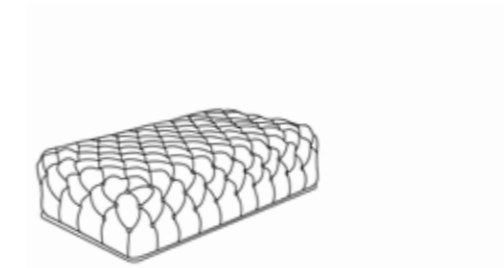

### Pimlico 2 Seater Sofa

H 78cm W 230cm D 105cm WT kg

100% Polyester fabric with spring supported Foam.  
Resistant to UV fading and highly durable.

£995

£995

£995