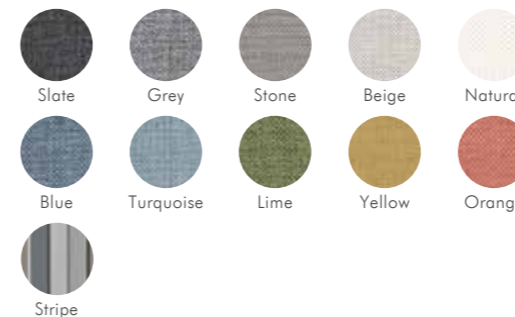

Quilted B-Bag Colours:

Scatter & Pouf Colours: