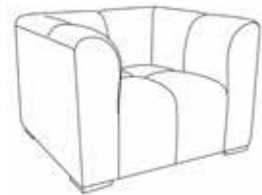

£695

Chelsea Lounge Armchair

H 68cm W 95cm D 87cm WT kg

100% Polyester fabric with spring supported Foam.
Resistant to UV fading and highly durable.