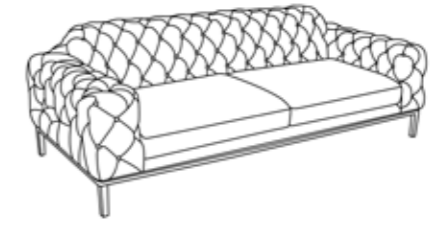

£1,595

£2,995

Belgravia Middle Sofa

H 62cm W 105cm D 113cm WT kg

100% Polyester fabric with spring supported Foam.
Resistant to UV fading and highly durable.

Belgravia Corner Sofa

H 62cm W 113cm D 113cm WT kg

100% Polyester fabric with spring supported Foam.
Resistant to UV fading and highly durable.

Pimlico Lounge Armchair

H 78cm W 118cm D 105cm WT kg

100% Polyester fabric with spring supported Foam.
Resistant to UV fading and highly durable.

Pimlico 2 Seater Sofa

H 78cm W 230cm D 105cm WT kg

100% Polyester fabric with spring supported Foam.
Resistant to UV fading and highly durable.